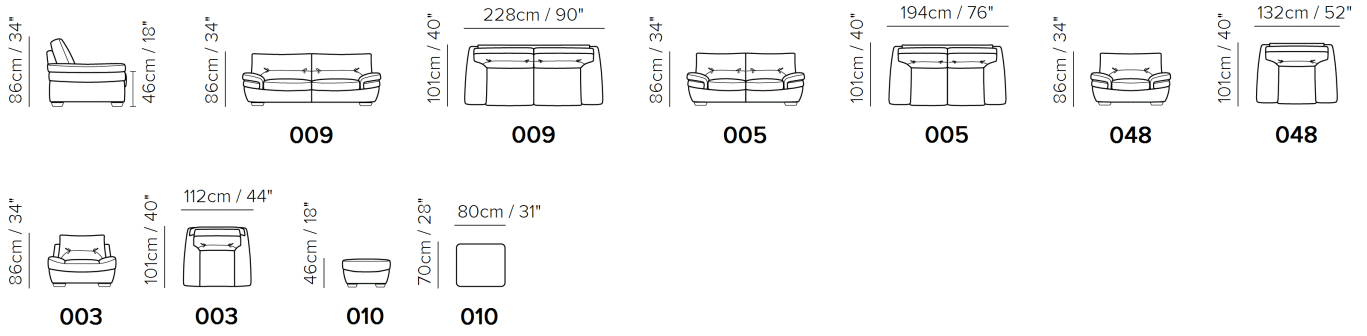

SCHEMATICS