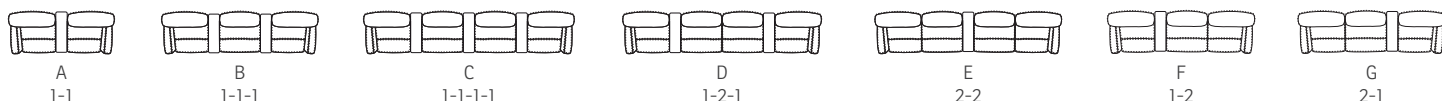

LIMITLESS COMBINATIONS

Straight arm