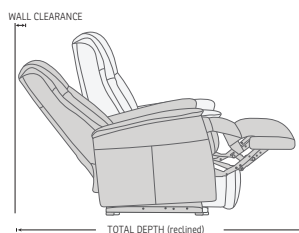

WALL SAVER MECHANISM

MOTOR OPTION

Verona can be delivered with two different mechanism.

- Wall saver mechanism with inside handle (WS) (can be placed closer to the wall compared to Recliner mechanism)
- Wall saver mechanism with motor (WM). The motor is made from one of the leading European motor supplier. Different plug-in cords are available according to regional/national specifications.