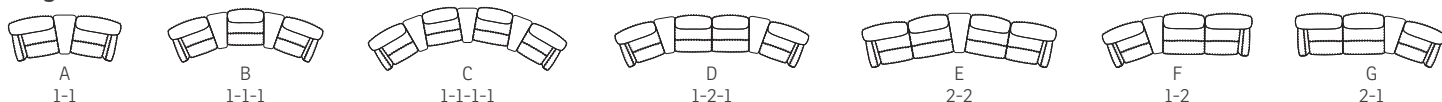

Angled arm

CONNECTION ARMS W/STORAGE

WALL SAVER MECHANISM