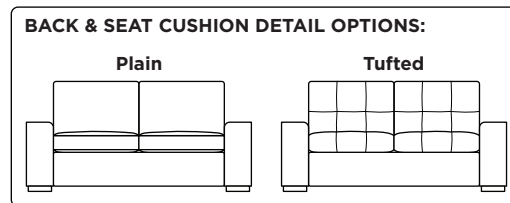

**Standard Comfort Sleeper®**

**Features:**

- Featuring the patented Tiffany 24/7™ platform sleep system
- Room to stretch out with true 80 inches of bedroom-length sleeping surface
- Ultimate comfort on five inches of plush, high-density foam mattress
- Under-sofa dust covers keeps dust and dirt from ever touching the mattress
- Zero wall clearance
- Quick-ship delivery
- Double-needle top-stitch
- High-density, high-resiliency foam seat cushions
- Loose back and seat cushions
- Lifetime warranty on frame
- 10-year mechanism warranty

**Leg height is 2"**

Please use actual leather, fabric, Crypton®, Sunbrella® and Ultrasuede® swatches when specifying furniture as the colors shown may vary due to the printing process.

**Note:** Seat depth includes cushion overhang which may be up to 1"

\* Picture shows left arm seated. Please specify left or right arm seated when ordering.

All orders are in seated position.

† Dotted lines for Queen Plus sizes indicates the number of seats.

All dimensions are approximate and subject to change.