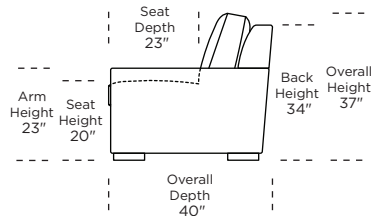

**Standard Comfort Sleeper®**

**Features:**

- Featuring the patented Tiffany 24/7™ platform sleep system
- Room to stretch out with true 80 inches of bedroom-length sleeping surface
- Ultimate comfort on five inches of plush, high-density foam mattress
- Under-sofa dust covers keeps dust and dirt from ever touching the mattress
- Zero wall clearance
- Quick-ship delivery
- Double-needle top-stitch
- High-density, high-resiliency foam seat cushions
- Loose back and seat cushions
- Lifetime warranty on frame
- 10-year mechanism warranty

**Leg height is 2"**

Please use actual leather, fabric, Crypton®, Sunbrella® and Ultrasuede® swatches when specifying furniture as the colors shown may vary due to the printing process.

**Note:** Seat depth includes cushion overhang which may be up to 1"

\* Picture shows left arm seated. Please specify left or right arm seated when ordering.

All orders are in seated position.

† Dotted lines for Queen Plus sizes indicates the number of seats.

All dimensions are approximate and subject to change.