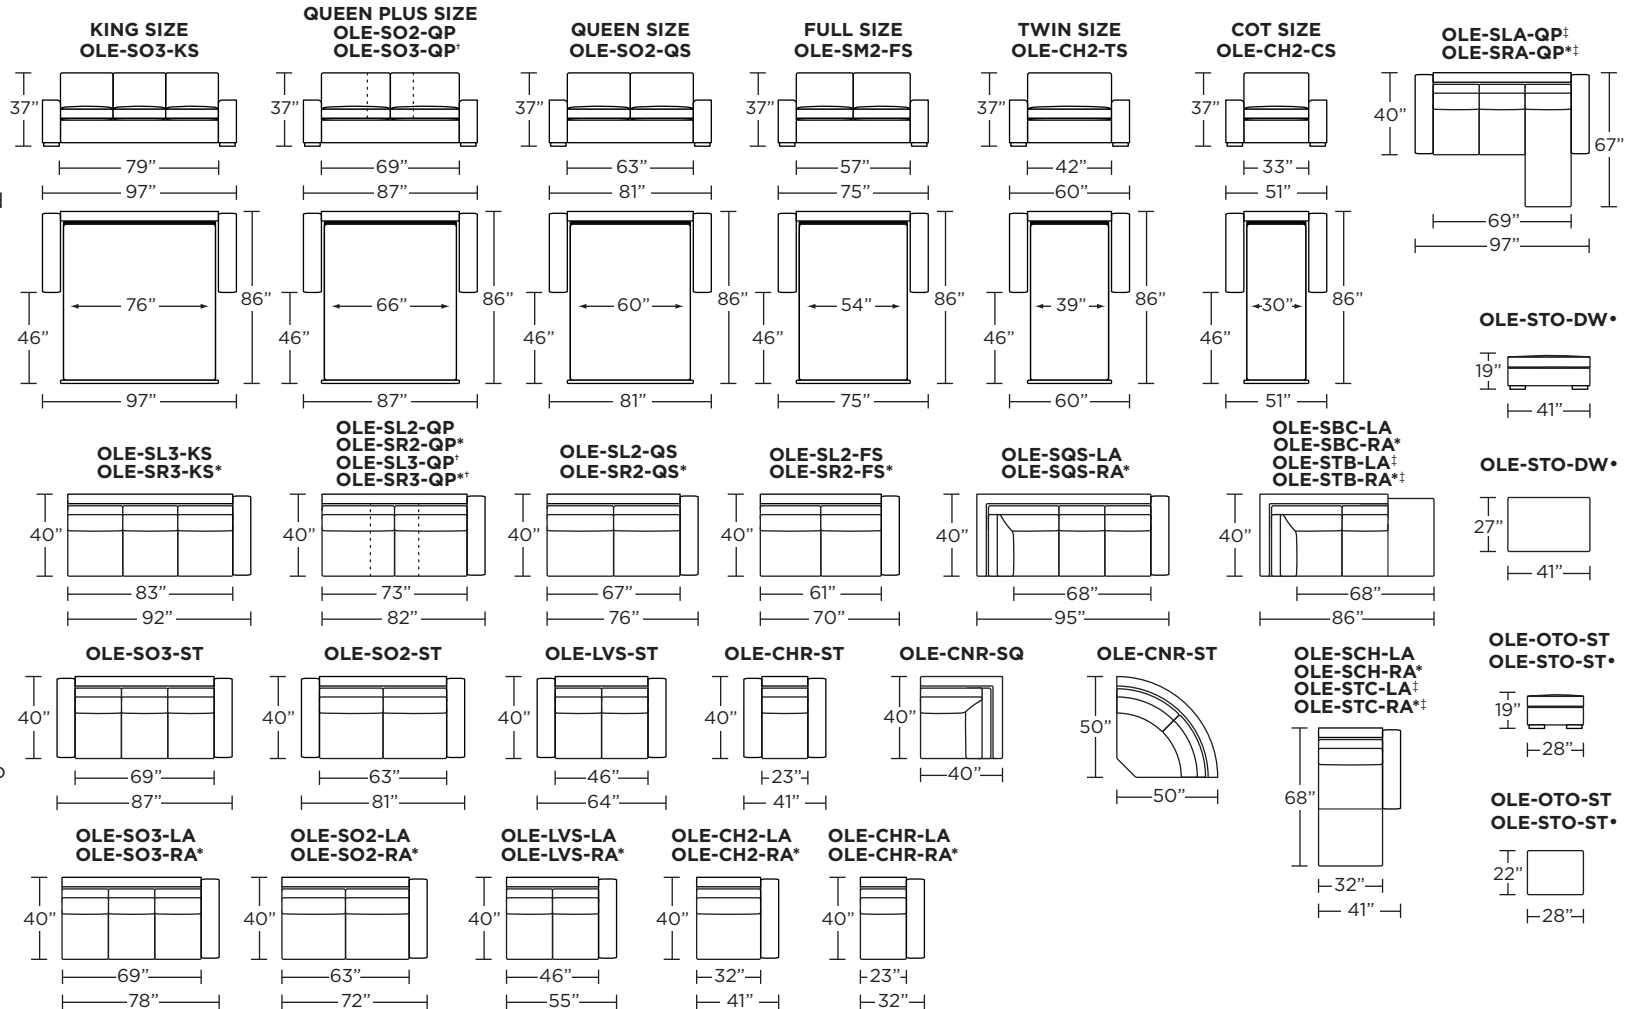

**Standard Comfort Sleeper®**

**Features:**

- Featuring the patented Tiffany 24/7™ platform sleep system
- Room to stretch out with true 80 inches of bedroom-length sleeping surface
- Ultimate comfort on five inches of plush, high-density foam mattress
- Under-sofa dust covers keeps dust and dirt from ever touching the mattress
- Zero wall clearance
- Quick-ship delivery
- Double-needle top-stitch
- High-density, high-resiliency foam seat cushions
- Loose back and seat cushions
- Lifetime warranty on frame
- 10-year mechanism warranty

**Leg height is 2"**

Please use actual leather, fabric, Crypton®, Sunbrella® and Ultrasuede® swatches when specifying furniture as the colors shown may vary due to the printing process.

**Note:** Seat depth includes cushion overhang which may be up to 1"

\* Picture shows left arm seated. Please specify left or right arm seated when ordering.

All orders are in seated position.

† Dotted lines for Queen Plus sizes indicates the number of seats.

All dimensions are approximate and subject to change.