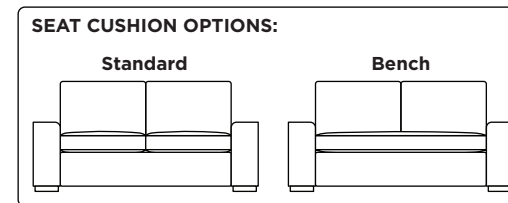

**Standard Comfort Sleeper®**

**Features:**

- Featuring the patented Tiffany 24/7™ platform sleep system
- Room to stretch out with true 80 inches of bedroom-length sleeping surface
- Ultimate comfort on five inches of plush, high-density foam mattress
- Under-sofa dust covers keeps dust and dirt from ever touching the mattress
- Zero wall clearance
- Quick-ship delivery
- Double-needle top-stitch
- High-density, high-resiliency foam seat cushions
- Loose back and seat cushions
- Lifetime warranty on frame
- 10-year mechanism warranty

**Leg height is 2"**

Please use actual leather, fabric, Crypton®, Sunbrella® and Ultrasuede® swatches when specifying furniture as the colors shown may vary due to the printing process.

**Note:** Seat depth includes cushion overhang which may be up to 1"

\* Picture shows left arm seated. Please specify left or right arm seated when ordering.

All orders are in seated position.

† Dotted lines for Queen Plus sizes indicates the number of seats.

All dimensions are approximate and subject to change.