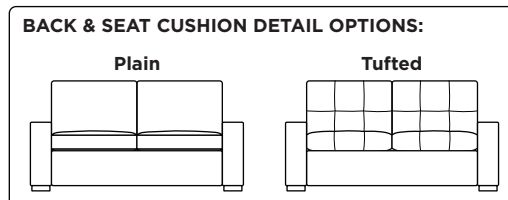

Standard Comfort Sleeper®

Features:

- Featuring the patented Tiffany 24/7™ platform sleep system
- Room to stretch out with true 80 inches of bedroom-length sleeping surface
- Ultimate comfort on five inches of plush, high-density foam mattress
- Under-sofa dust covers keeps dust and dirt from ever touching the mattress
- Zero wall clearance
- Quick-ship delivery
- Single-needle top-stitch
- High-density, high-resiliency foam seat cushions
- Loose back and seat cushions
- Lifetime warranty on frame
- 10-year mechanism warranty

Leg height is 2"

Please use actual leather, fabric, Crypton®, Sunbrella® and Ultrasuede® swatches when specifying furniture as the colors shown may vary due to the printing process.

Note: Seat depth includes cushion overhang which may be up to 1"

* Picture shows left arm seated. Please specify left or right arm seated when ordering.

All orders are in seated position.

† Dotted lines for Queen Plus sizes indicates the number of seats.

All dimensions are approximate and subject to change.