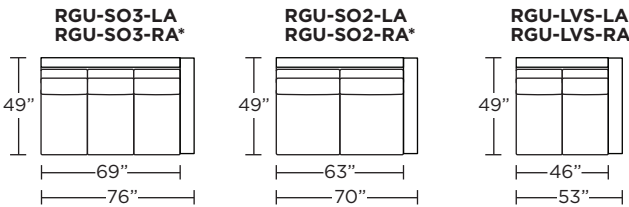

Standard Comfort Sleeper®

Features:

- Featuring the patented Tiffany 24/7™ platform sleep system
- Room to stretch out with true 80 inches of bedroom-length sleeping surface
- Ultimate comfort on five inches of plush, high-density foam mattress
- Under-sofa dust covers keeps dust and dirt from ever touching the mattress
- Zero wall clearance
- Quick-ship delivery
- Single-needle top-stitch
- High-density, high-resiliency foam seat cushions
- Loose back and seat cushions
- Lifetime warranty on frame
- 10-year mechanism warranty

Leg height is 2"

Please use actual leather, fabric, Crypton®, Sunbrella® and Ultrasuede® swatches when specifying furniture as the colors shown may vary due to the printing process.

Note: Seat depth includes cushion overhang which may be up to 1"

* Picture shows left arm seated. Please specify left or right arm seated when ordering.

All orders are in seated position.

† Dotted lines for Queen Plus sizes indicates the number of seats.

All dimensions are approximate and subject to change.