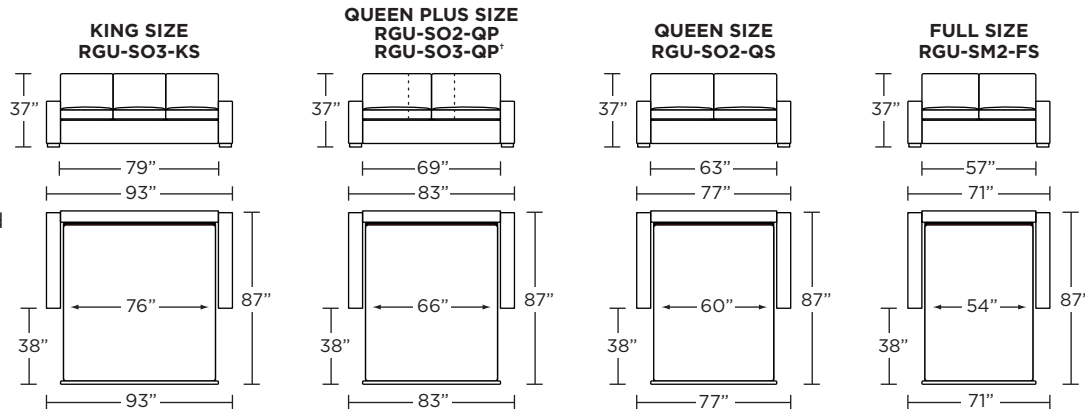

Standard Comfort Sleeper®

Features:

- Featuring the patented Tiffany 24/7™ platform sleep system
- Room to stretch out with true 80 inches of bedroom-length sleeping surface
- Ultimate comfort on five inches of plush, high-density foam mattress
- Under-sofa dust covers keeps dust and dirt from ever touching the mattress
- Zero wall clearance
- Quick-ship delivery
- Single-needle top-stitch
- High-density, high-resiliency foam seat cushions
- Loose back and seat cushions
- Lifetime warranty on frame
- 10-year mechanism warranty

Leg height is 2"

Please use actual leather, fabric, Crypton®, Sunbrella® and Ultrasuede® swatches when specifying furniture as the colors shown may vary due to the printing process.

Note: Seat depth includes cushion overhang which may be up to 1"

* Picture shows left arm seated. Please specify left or right arm seated when ordering.

All orders are in seated position.

† Dotted lines for Queen Plus sizes indicates the number of seats.

All dimensions are approximate and subject to change.