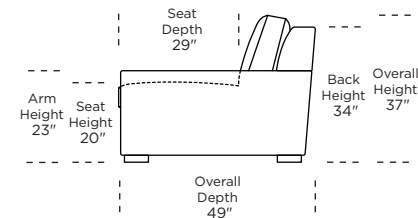

Standard Comfort Sleeper®

Features:

- Featuring the patented Tiffany 24/7™ platform sleep system
- Room to stretch out with true 80 inches of bedroom-length sleeping surface
- Ultimate comfort on five inches of plush, high-density foam mattress
- Under-sofa dust covers keeps dust and dirt from ever touching the mattress
- Zero wall clearance
- Quick-ship delivery
- Single-needle top-stitch
- High-density, high-resiliency foam seat cushions
- Loose back and seat cushions
- Lifetime warranty on frame
- 10-year mechanism warranty

Leg height is 2"

Please use actual leather, fabric, Crypton®, Sunbrella® and Ultrasuede® swatches when specifying furniture as the colors shown may vary due to the printing process.

Note: Seat depth includes cushion overhang which may be up to 1"

* Picture shows left arm seated. Please specify left or right arm seated when ordering.

All orders are in seated position.

† Dotted lines for Queen Plus sizes indicates the number of seats.

All dimensions are approximate and subject to change.