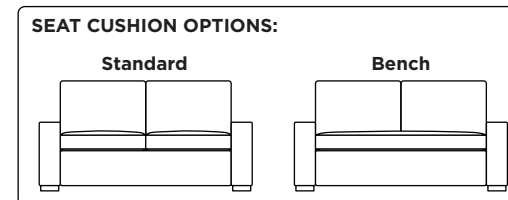

Standard Comfort Sleeper®

Features:

- Featuring the patented Tiffany 24/7™ platform sleep system
- Room to stretch out with true 80 inches of bedroom-length sleeping surface
- Ultimate comfort on five inches of plush, high-density foam mattress
- Under-sofa dust covers keeps dust and dirt from ever touching the mattress
- Zero wall clearance
- Quick-ship delivery
- Single-needle top-stitch
- High-density, high-resiliency foam seat cushions
- Loose back and seat cushions
- Lifetime warranty on frame
- 10-year mechanism warranty

Leg height is 2"

Please use actual leather, fabric, Crypton®, Sunbrella® and Ultrasuede® swatches when specifying furniture as the colors shown may vary due to the printing process.

Note: Seat depth includes cushion overhang which may be up to 1"

* Picture shows left arm seated. Please specify left or right arm seated when ordering.

All orders are in seated position.

† Dotted lines for Queen Plus sizes indicates the number of seats.

All dimensions are approximate and subject to change.