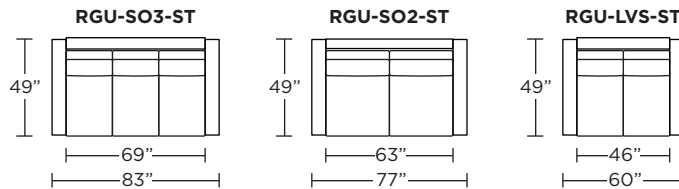

Standard Comfort Sleeper®

Features:

- Featuring the patented Tiffany 24/7™ platform sleep system
- Room to stretch out with true 80 inches of bedroom-length sleeping surface
- Ultimate comfort on five inches of plush, high-density foam mattress
- Under-sofa dust covers keeps dust and dirt from ever touching the mattress
- Zero wall clearance
- Quick-ship delivery
- Single-needle top-stitch
- High-density, high-resiliency foam seat cushions
- Loose back and seat cushions
- Lifetime warranty on frame
- 10-year mechanism warranty

Leg height is 2"

Please use actual leather, fabric, Crypton®, Sunbrella® and Ultrasuede® swatches when specifying furniture as the colors shown may vary due to the printing process.

Note: Seat depth includes cushion overhang which may be up to 1"

* Picture shows left arm seated. Please specify left or right arm seated when ordering.

All orders are in seated position.

† Dotted lines for Queen Plus sizes indicates the number of seats.

All dimensions are approximate and subject to change.